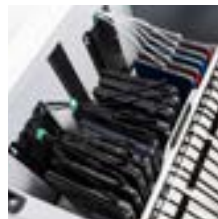

Joey 30 & 40 Cart™

Charge, store, secure and transport up to 30 or 40 of almost any device at a more affordable price.

Joey 30 Specs: 32.6" (H) x 25.5" (W) x 28" (L) | 90 lbs
Joey 40 Specs: 32.6" (H) x 25.5" (W) x 35" (L) | 110 lbs

LocknCharge makes life easier.

NEW Top Loading Cart Design.

The newly designed lid now folds all the way down to the sides of the Cart, allowing for unrestricted access to devices from all four sides making hand-out and pack-up even quicker. Plus, there's no bending down to remove devices from a bottom shelf. Your back and your sanity will thank you!