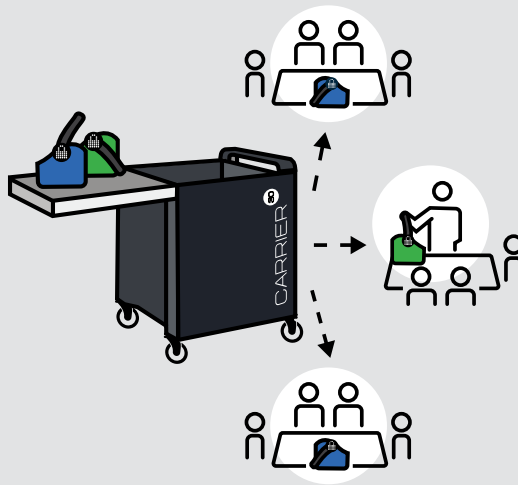

Organized Cables and Hidden Bricks. Minimize Cart clutter by clipping down those gosh darn cables once and for all. Cables stay organized in the unique side channel, allowing you to plug in devices quickly after each use. Power bricks are stored in the bottom of the Cart, making sure they don't sprout legs and wander off.

Baskets by LocknCharge. These ain't your grandma's Longaberger baskets. Slotted device Baskets by LocknCharge make device deployments faster, safer and more efficient.

External Charging Status Display. Most of us don't have x-ray vision—but with our Carrier Carts, it's super easy to know the charging status of your devices through the external ECO Safe Charge™ display.

Perfect for Shared Use. Not enough devices to go around? No problemo. You can now easily share a small handful or a whole dang cartload of mobile devices between multiple areas without the fuss. When teamed up with our baskets, our lightweight, easy-to-maneuver Carts allow you to transport mobile devices quickly, safely and easily.